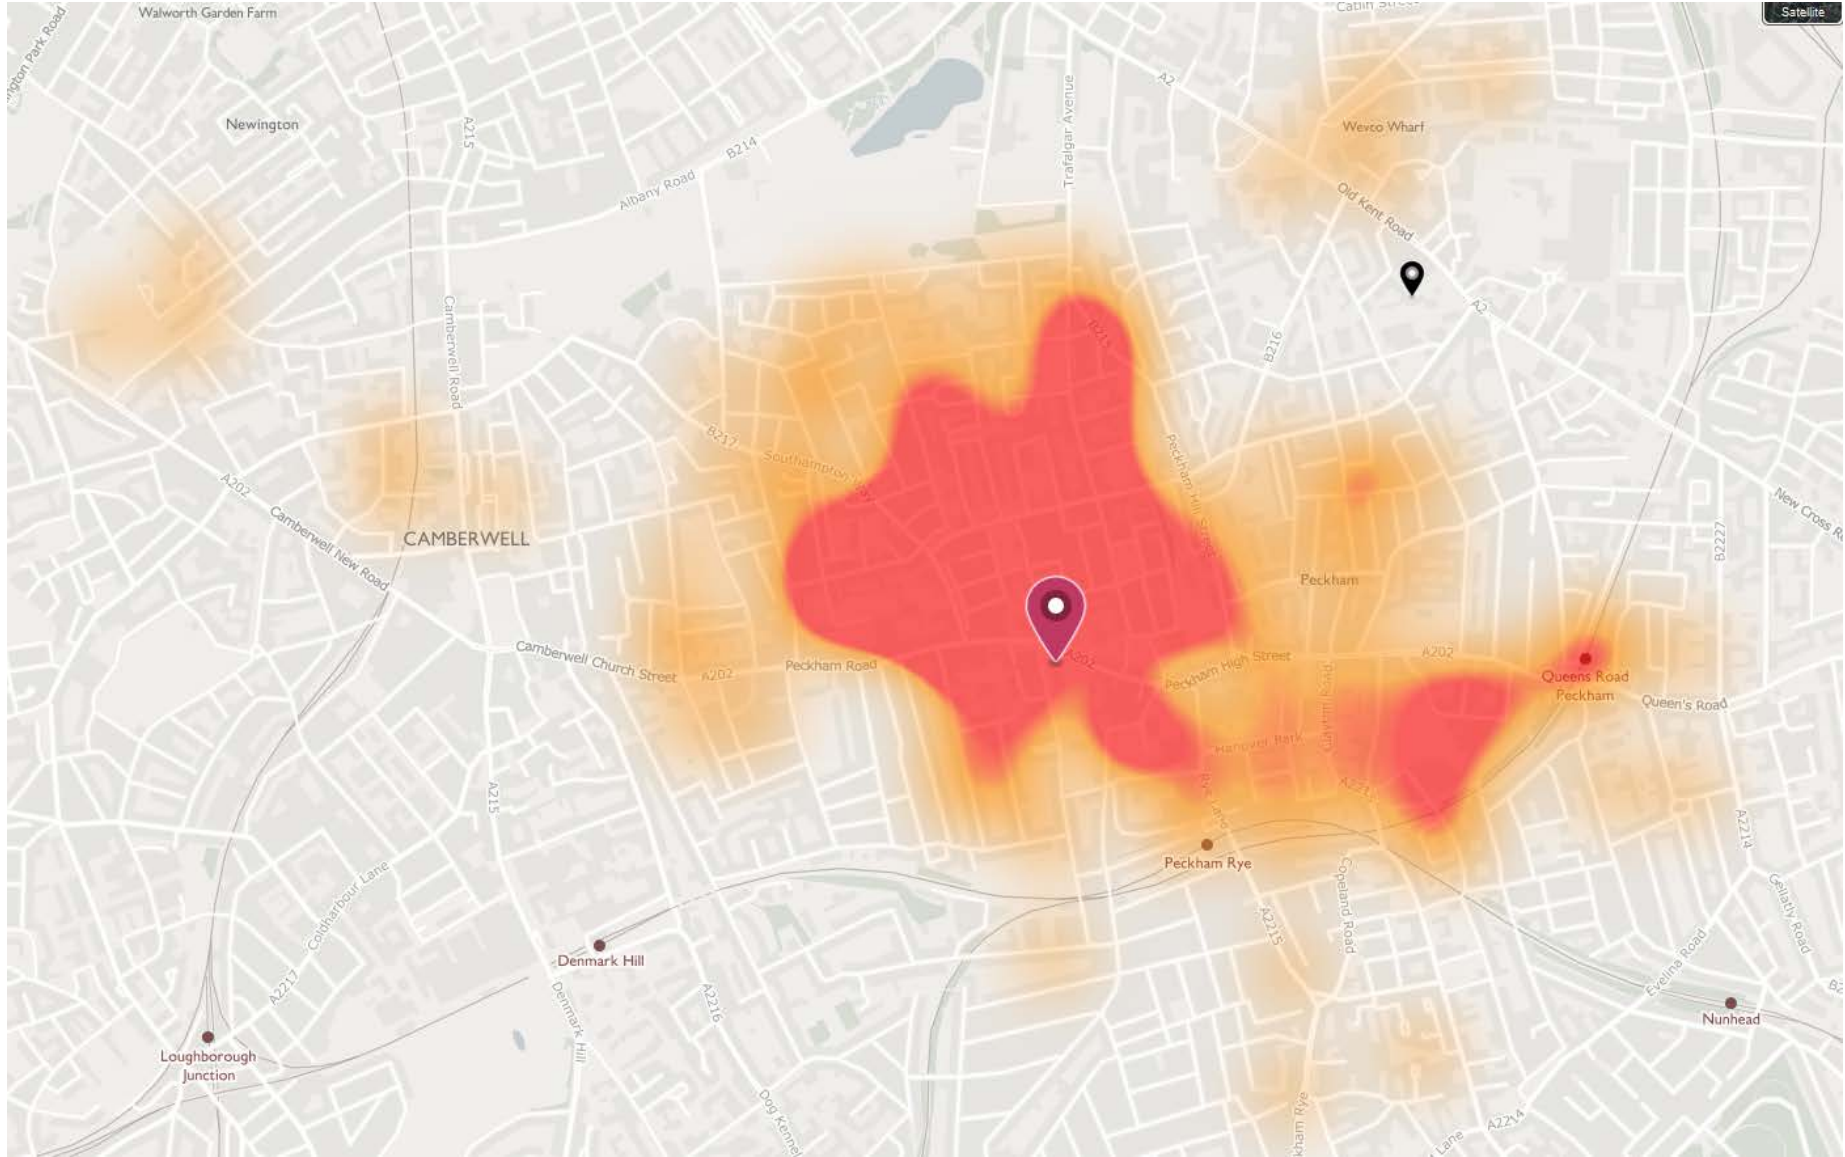

Harris Primary Free School Peckham (Free School) – 2FE