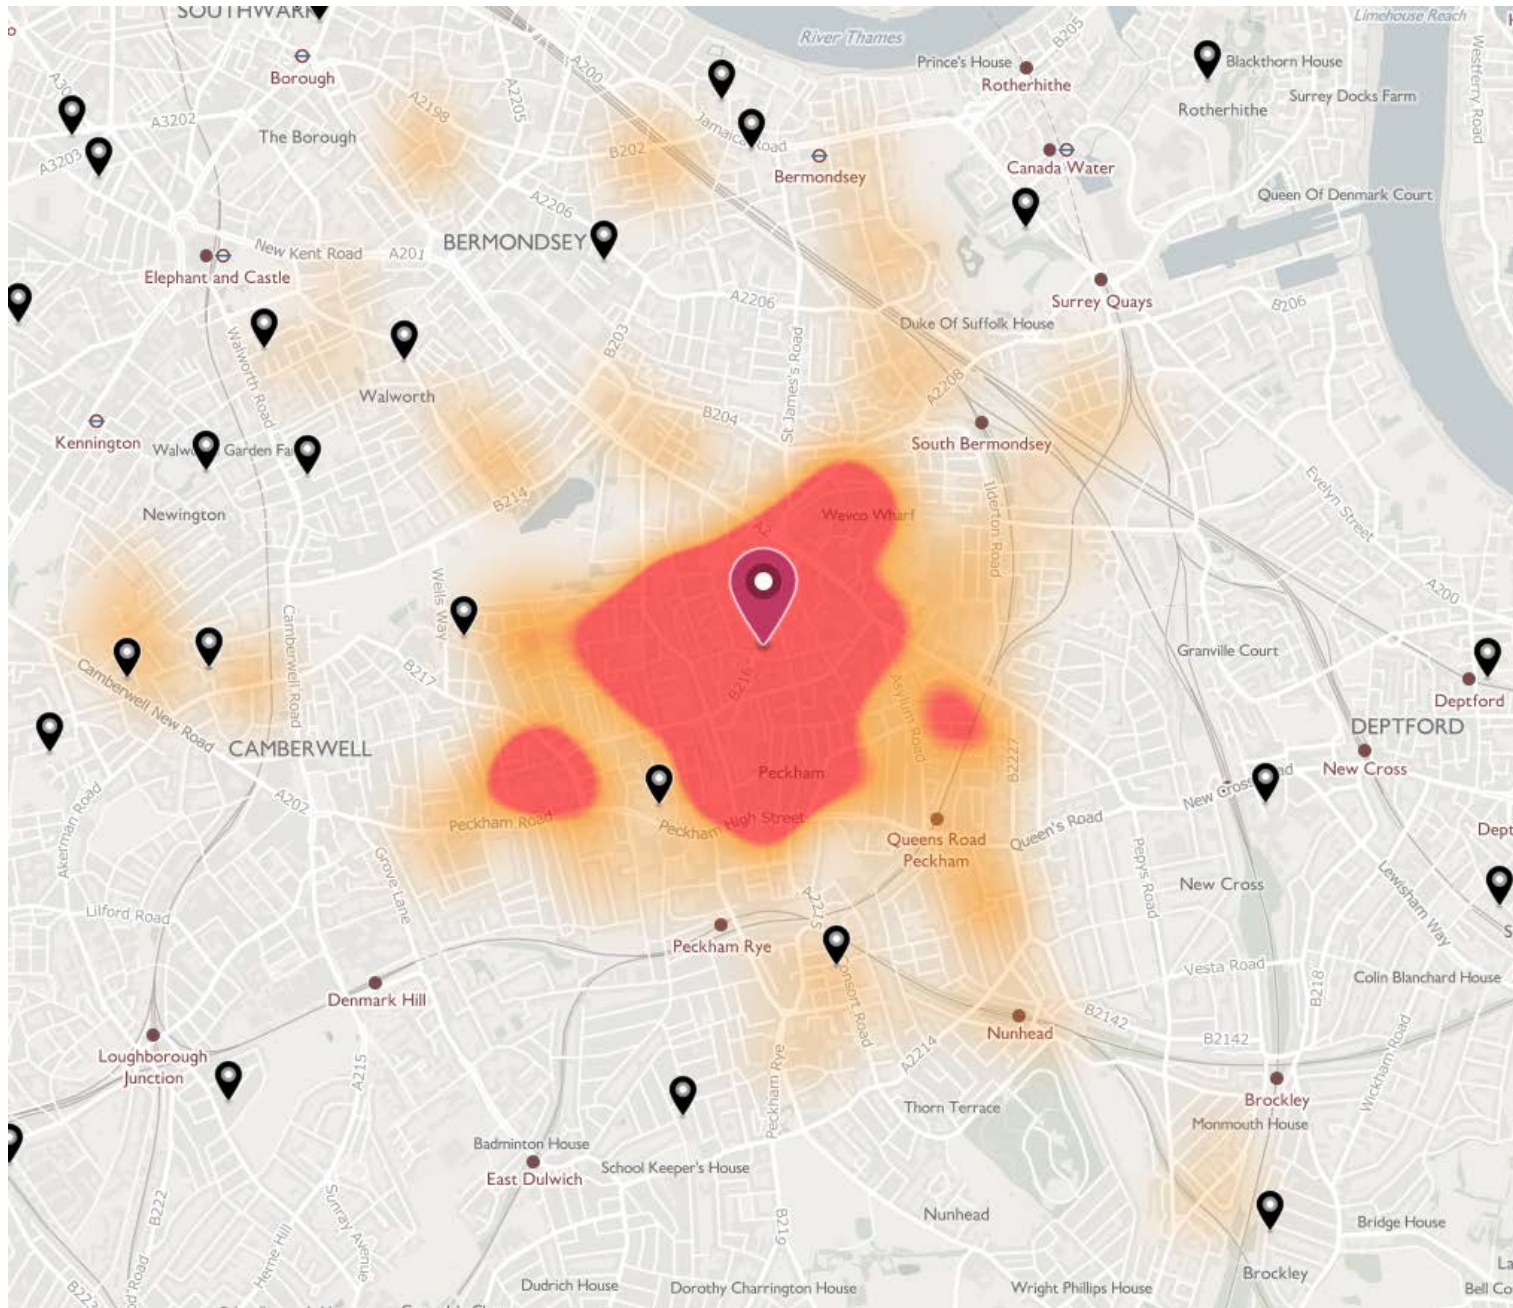

St Francis RC Primary School (Voluntary Aided) – 2FE