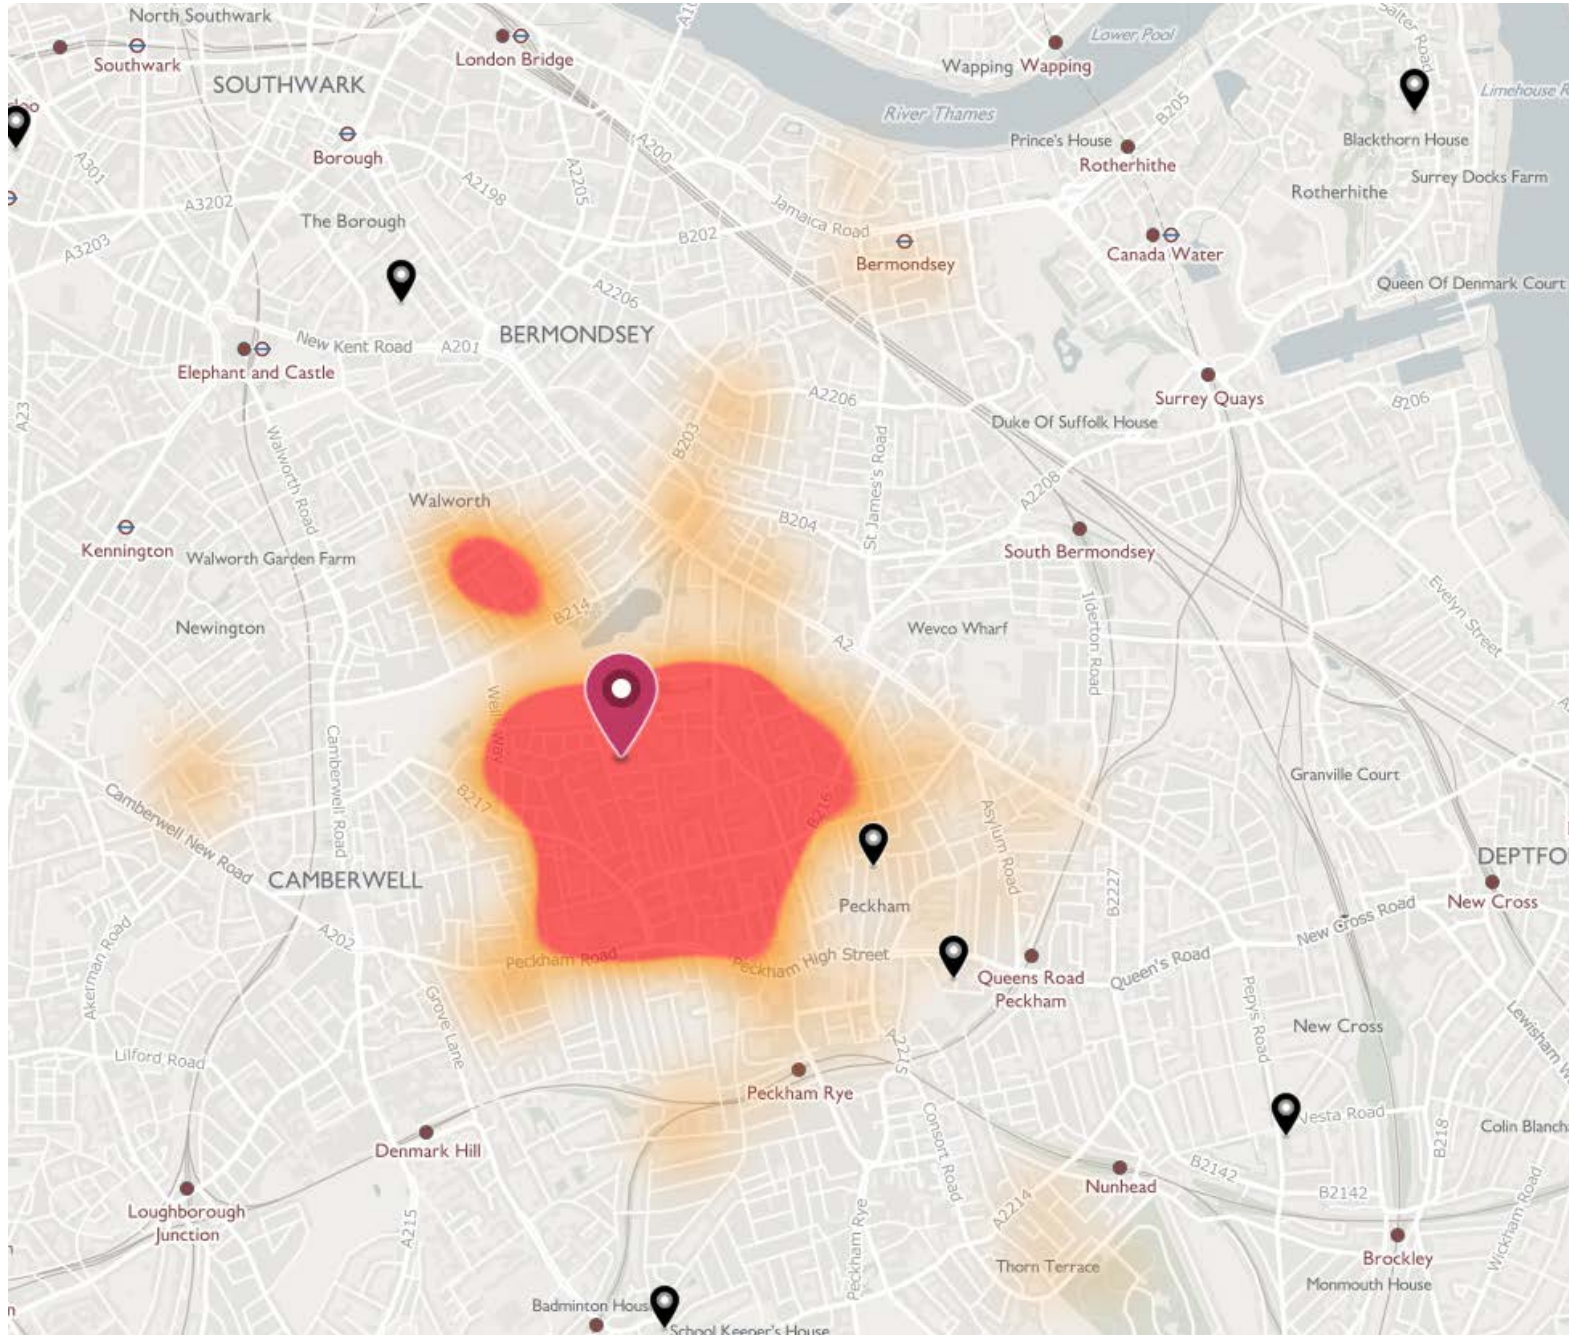

Angel Oak Academy – formerly Gloucester Primary School (Academy) – 2FE