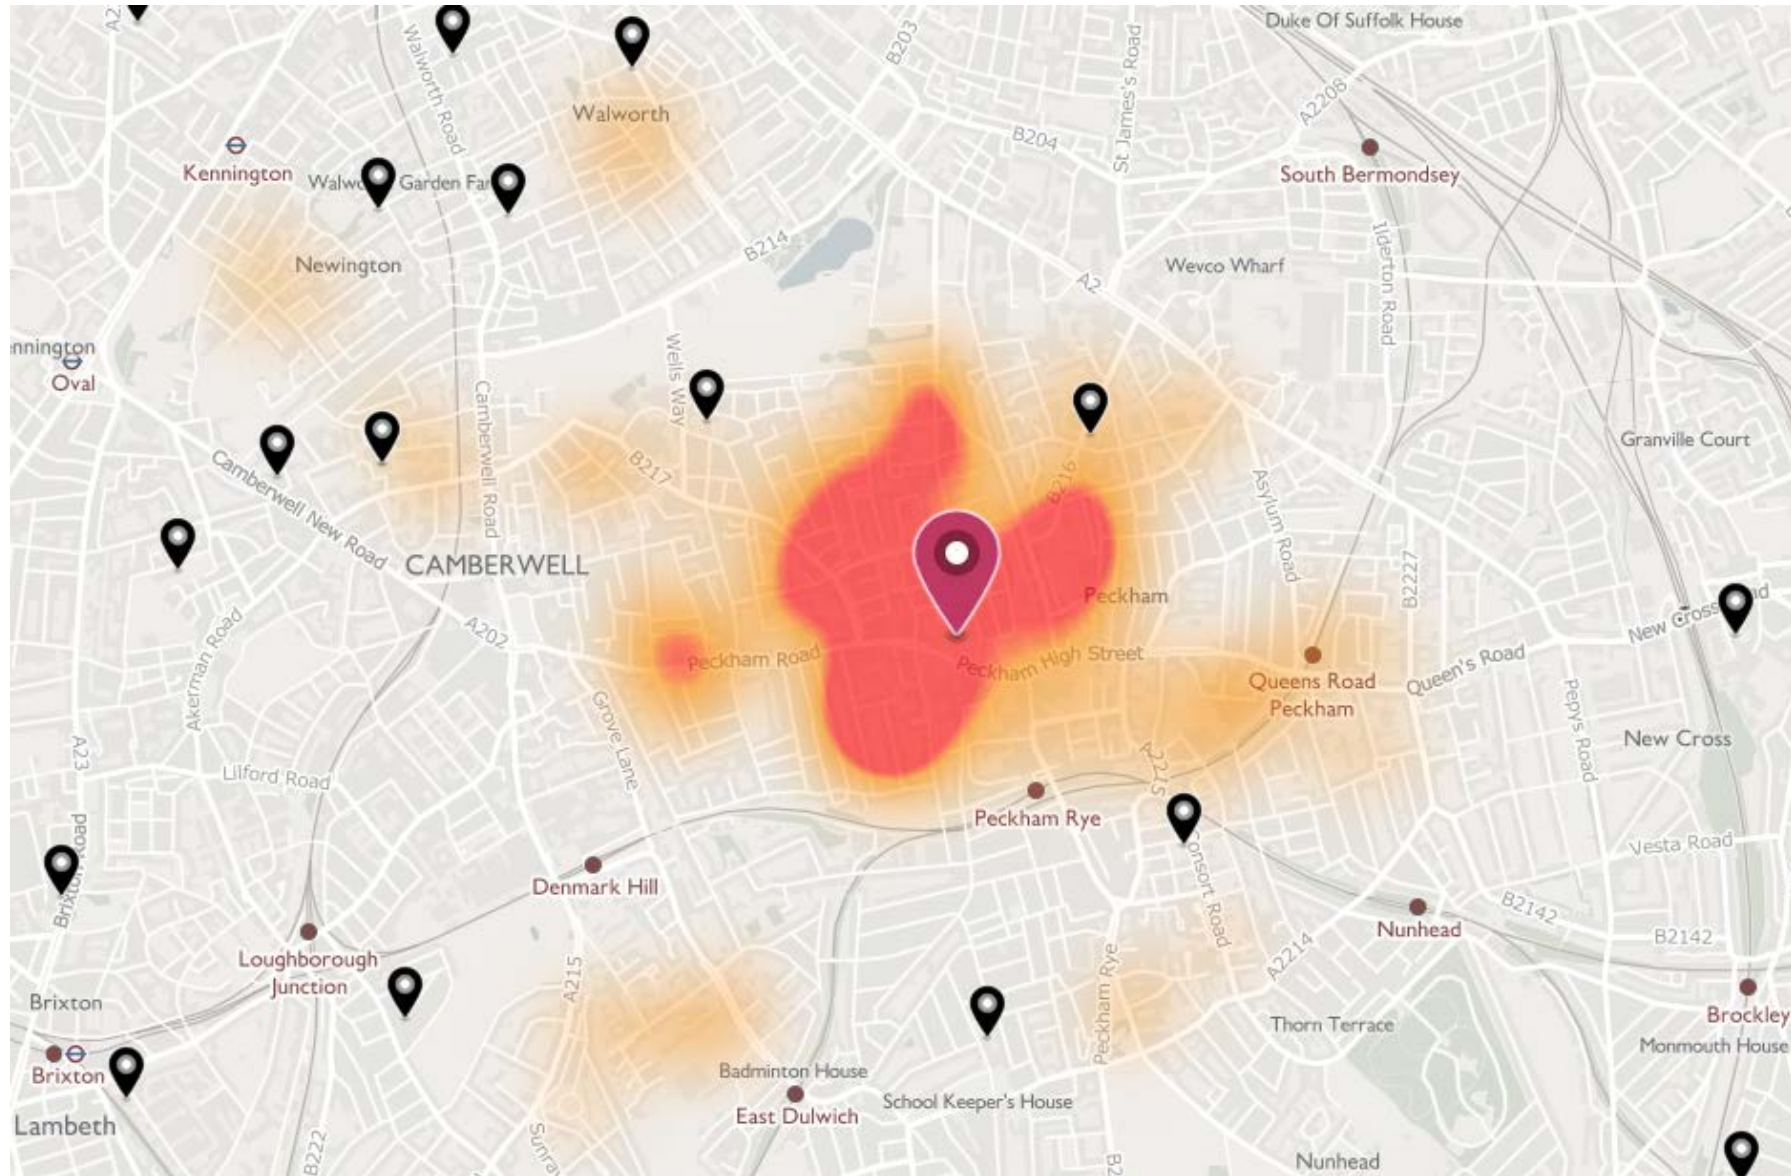

St James the Great Roman Catholic Primary School (Voluntary Aided) – 1FE