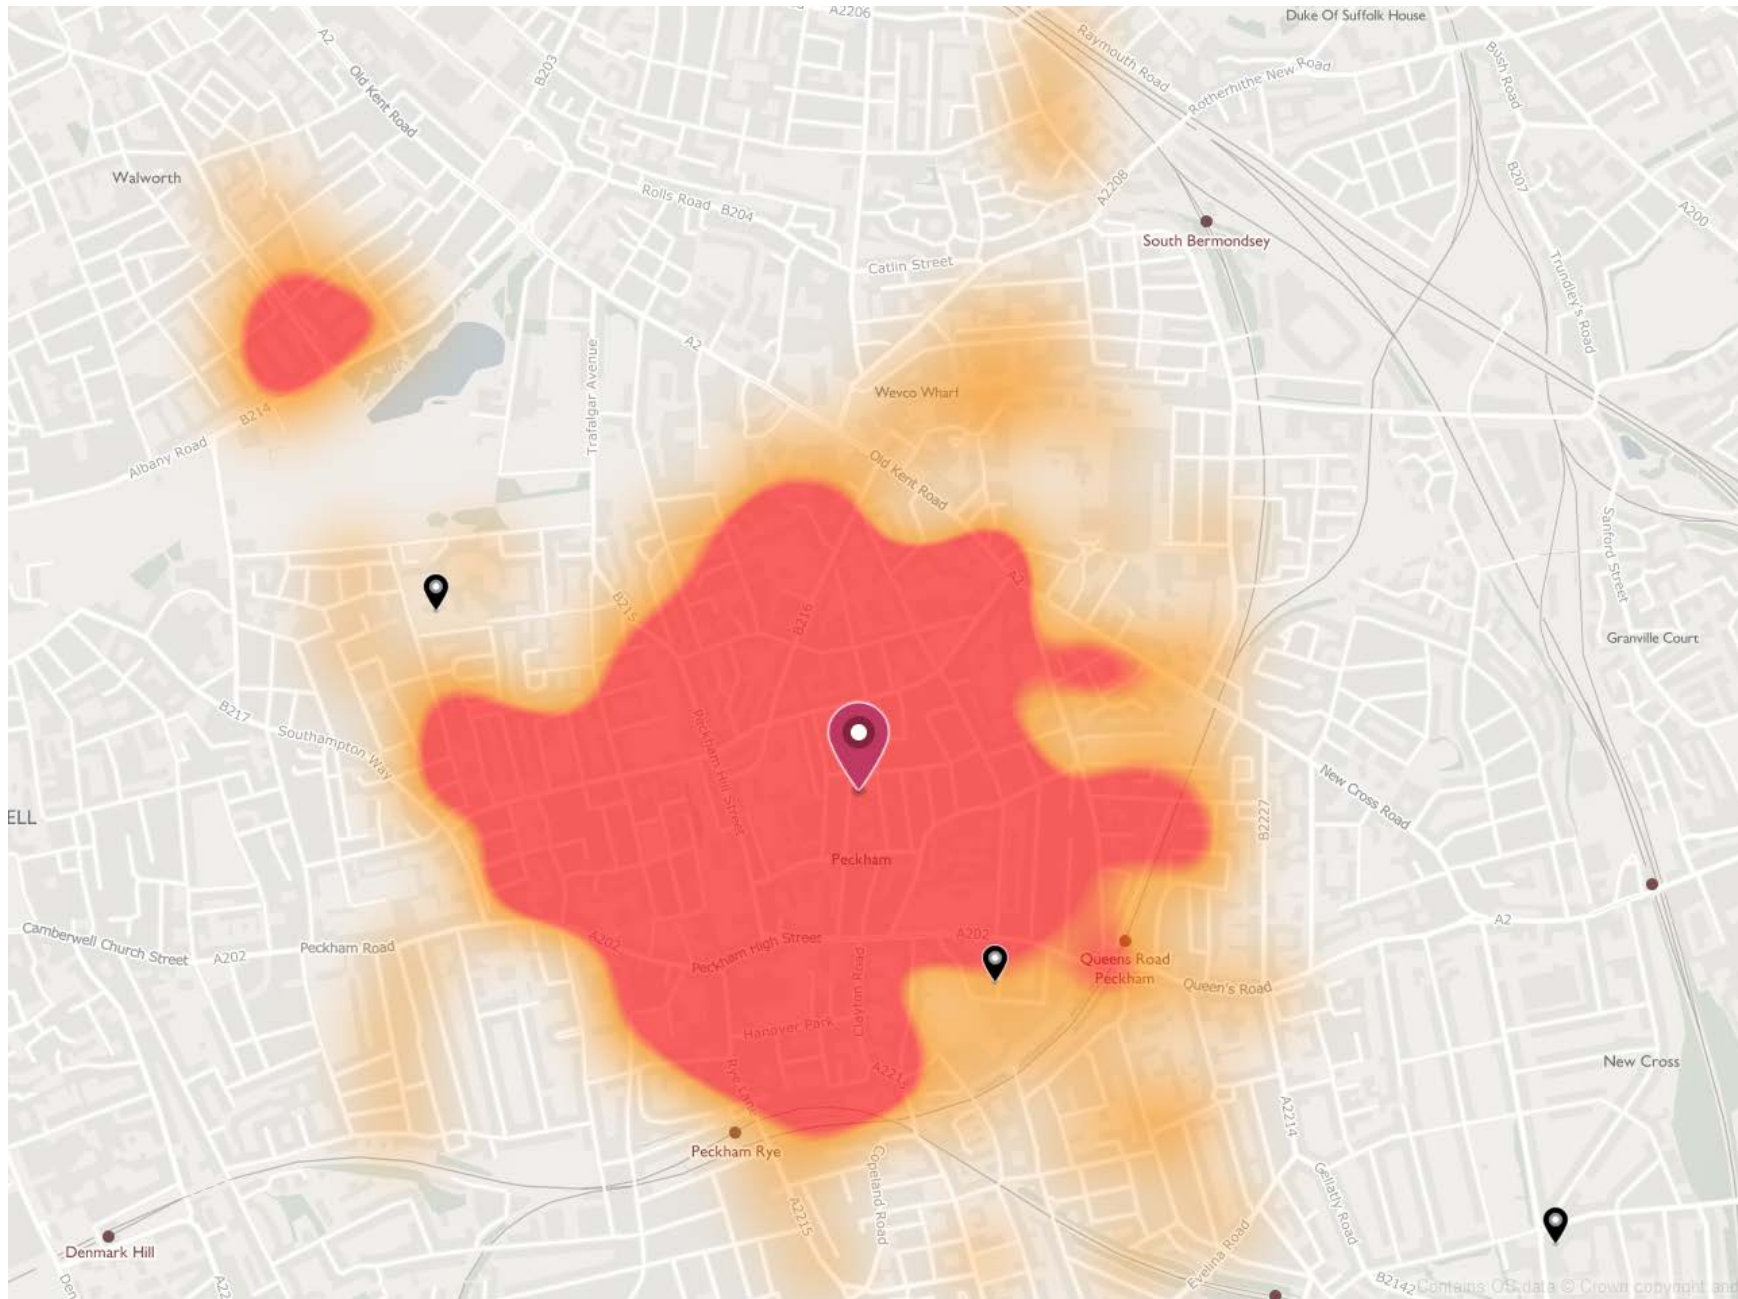

Harris Primary Academy Peckham Park (Academy) – 2FE