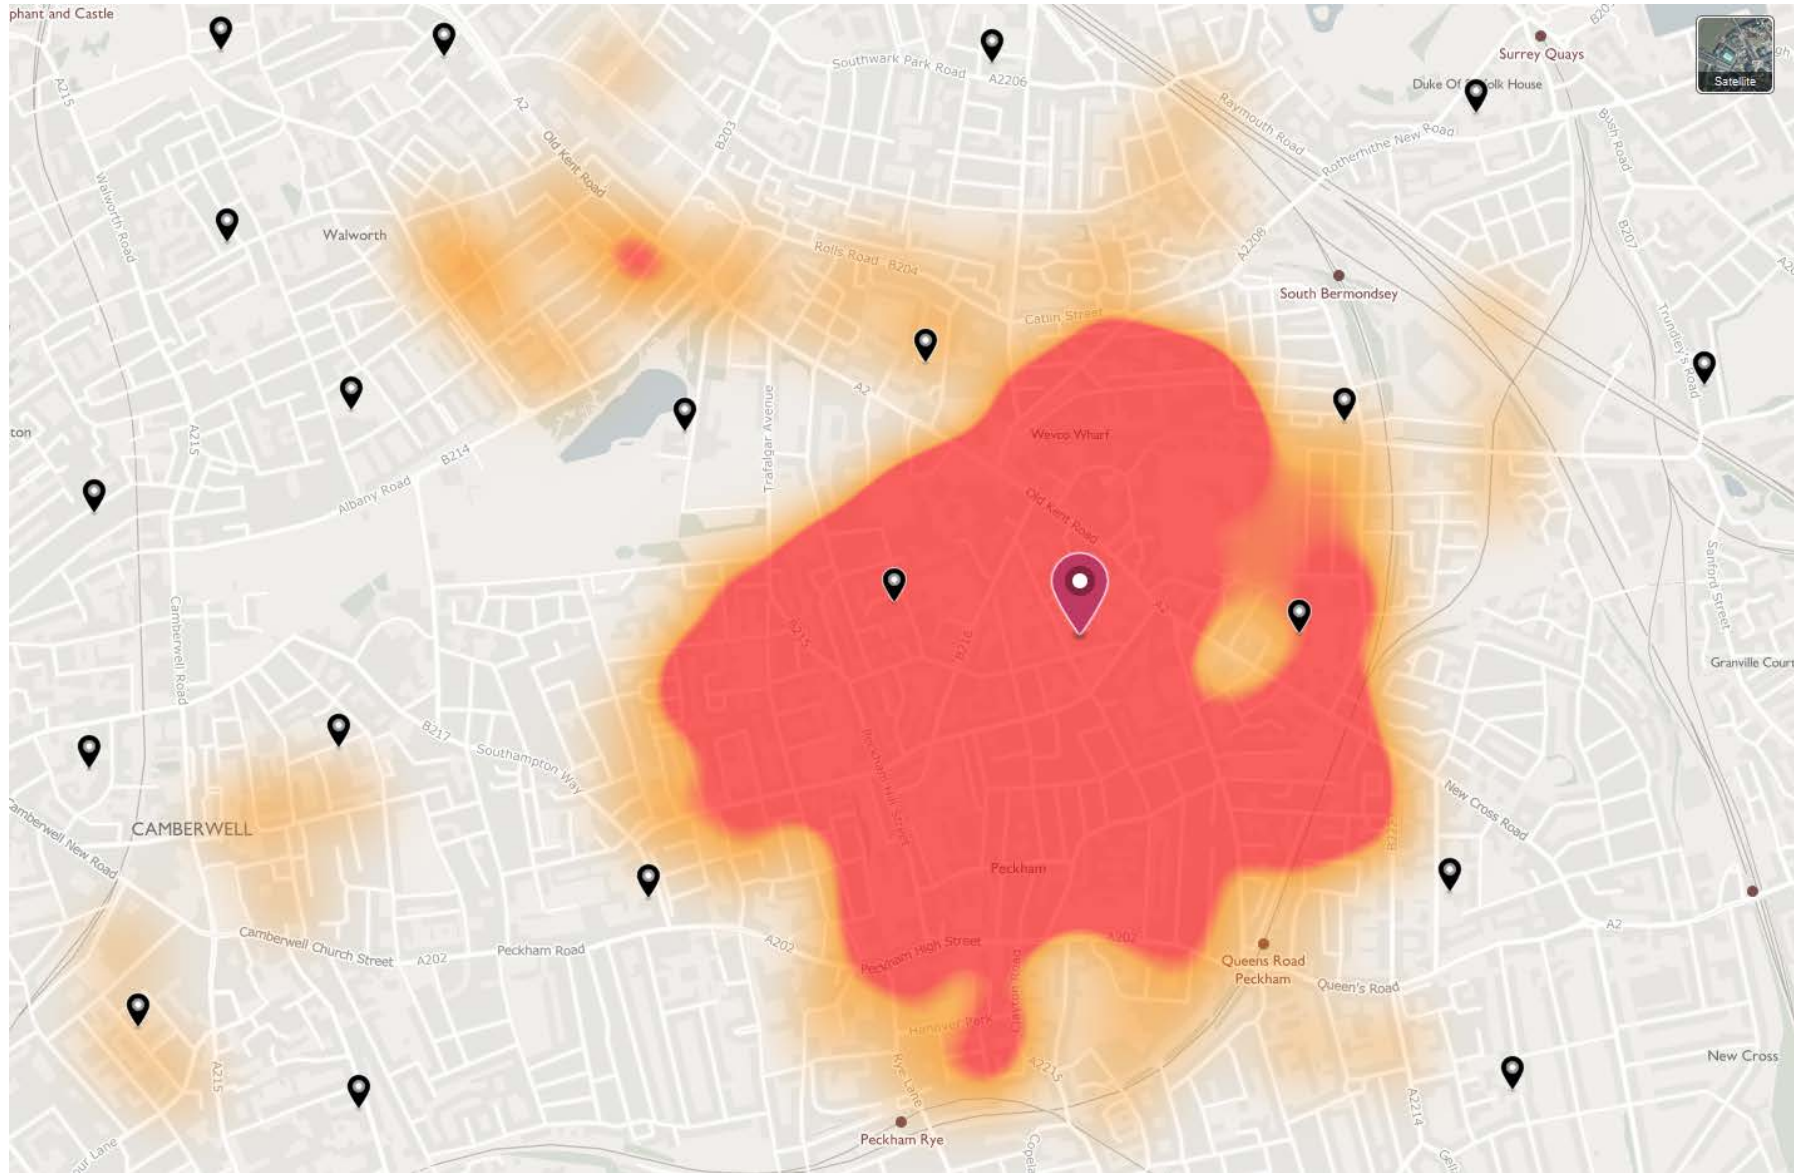

Camelot Primary School (Community School) – 2.5FE