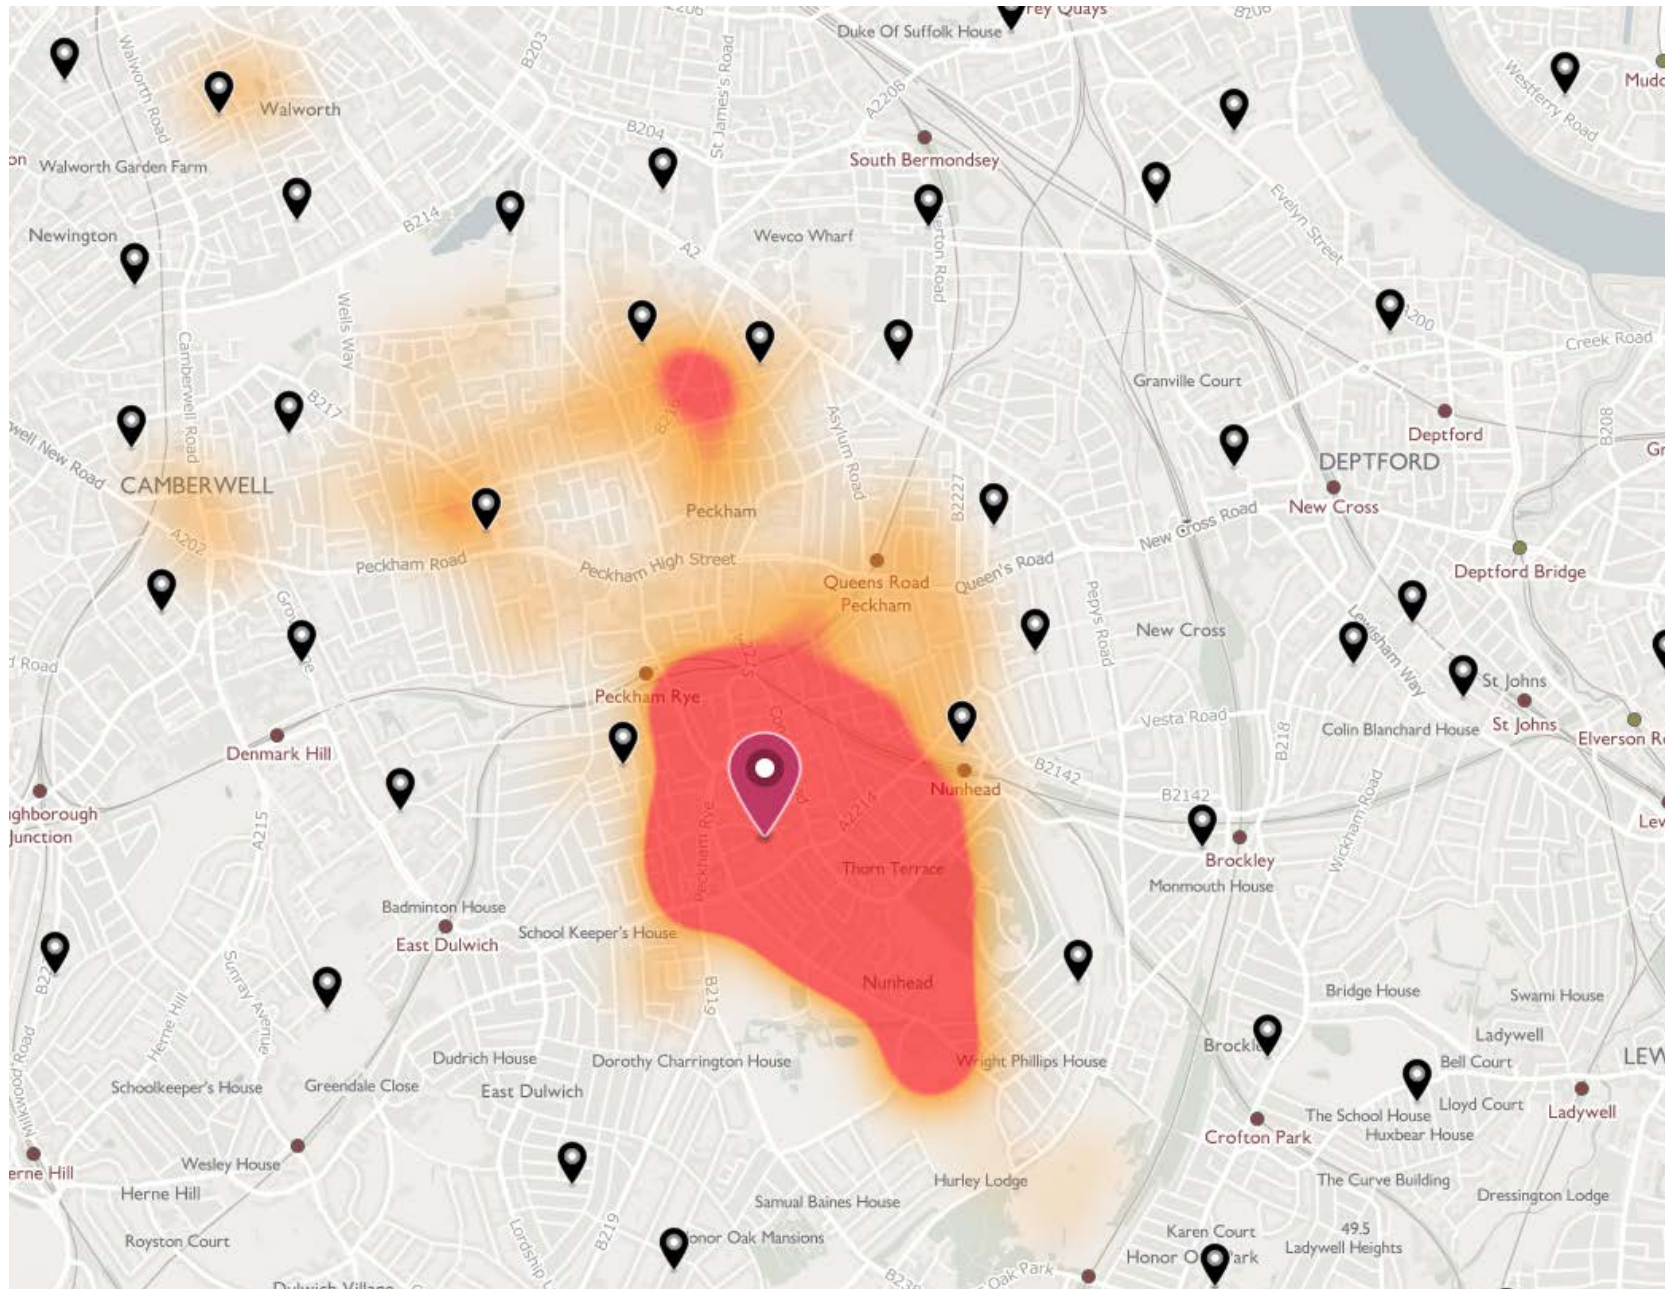

Rye Oak School (Community School) – 2FE