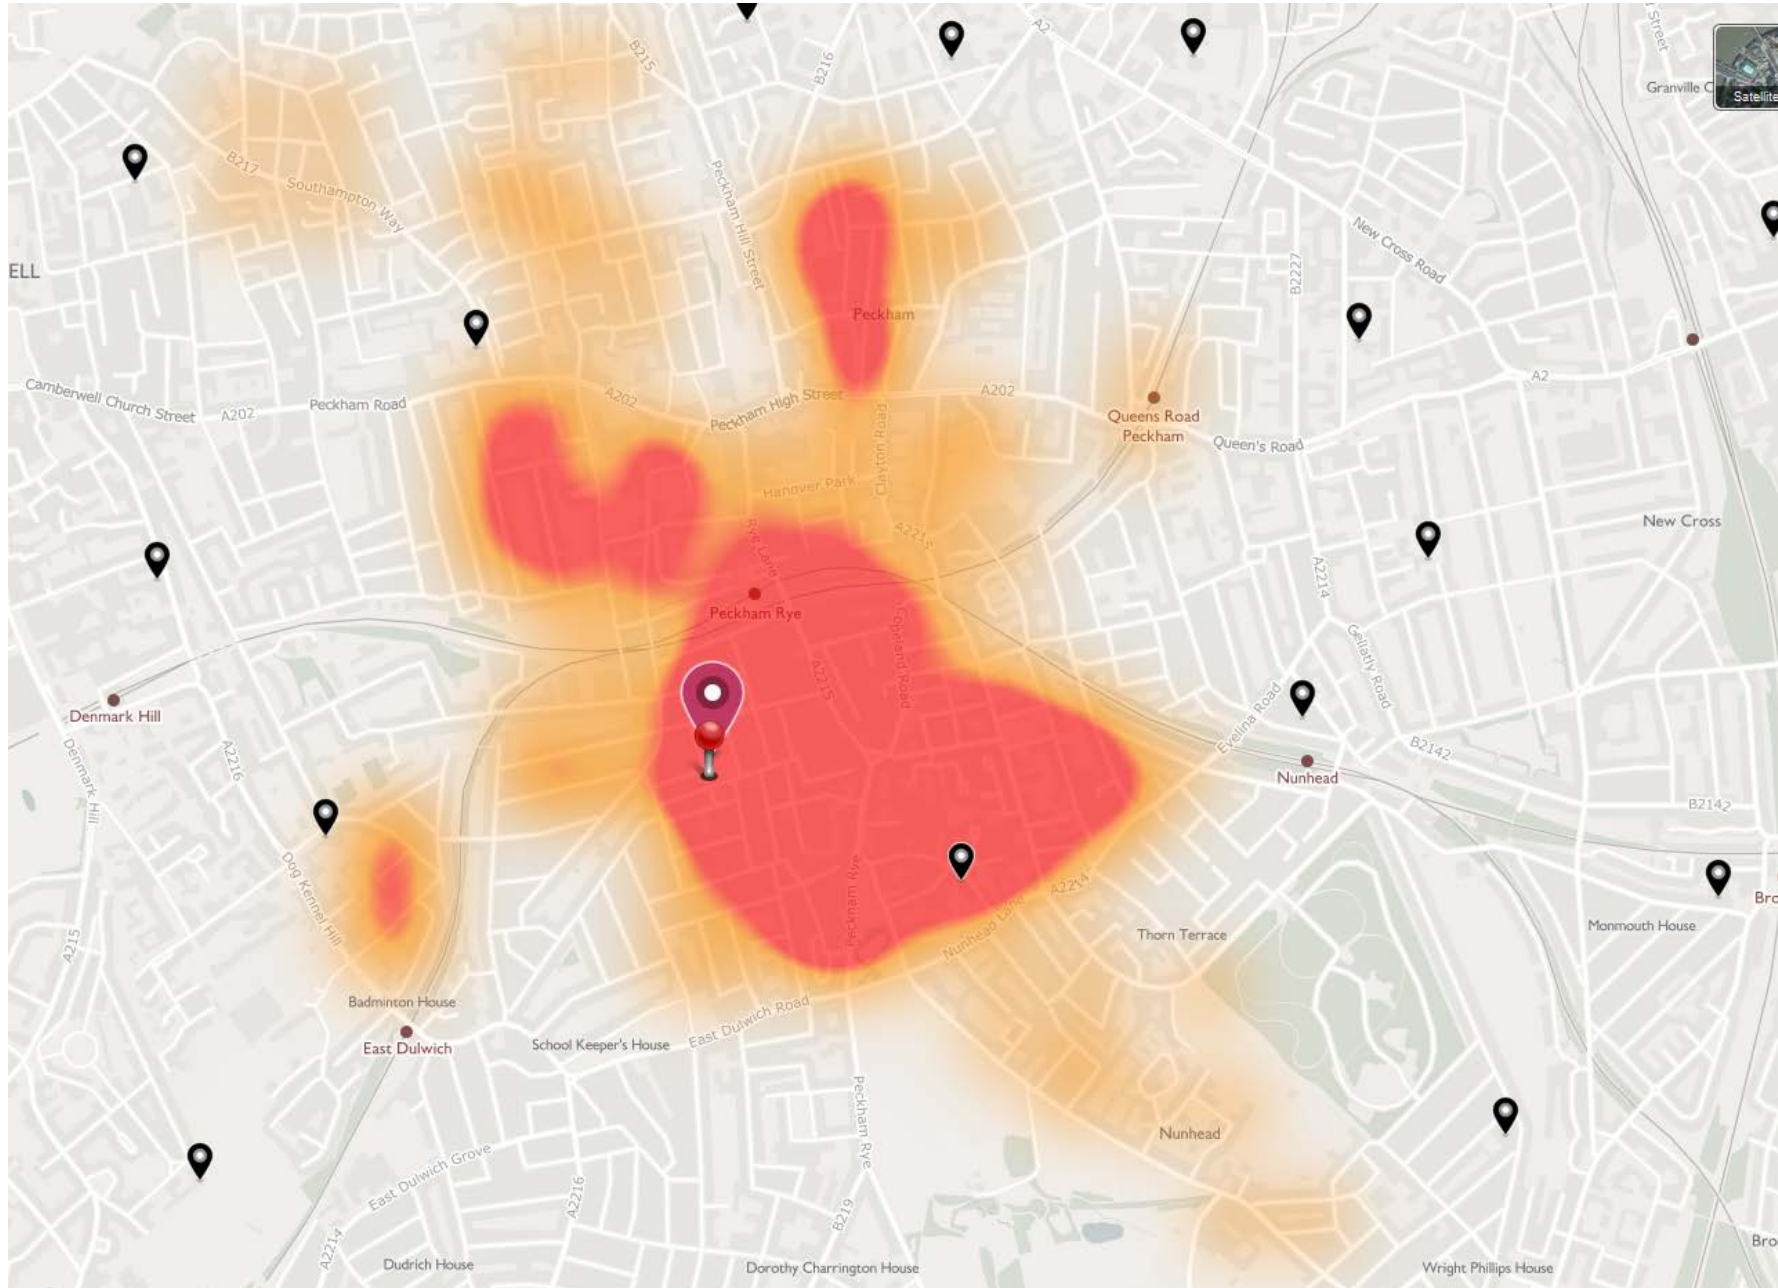

# Bellenden Primary School (Community School) – 2FE